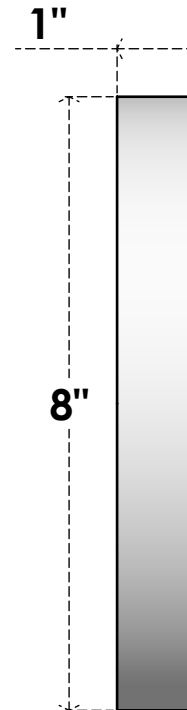

# ROSP080X080X100GRY02

8"W X 8"H X 1"P STANDARD GRAYSON BULLSEYE ROSETTE WITH SQUARE EDGE, ARCHITECTURAL GRADE PVC

**FRONT**

**SIDE**

EKENA MILLWORK  
2300 WEST MAIN ST.  
CLARKSVILLE, TX 75426  
TOLL FREE: 866-607-0453  
WWW.EKENAMILLWORK.COM

#### NOTES

1. INSTALLATION TO BE COMPLETED IN ACCORDANCE WITH MANUFACTURER'S SPECIFICATIONS.
2. DRAWING MAY NOT BE TO SCALE
3. THIS DRAWING IS INTENDED FOR DESIGN AND PLANNING PURPOSES ONLY.
4. ALL INFORMATION CONTAINED HEREIN WAS CURRENT AT THE TIME OF DEVELOPMENT BUT MUST BE REVIEWED AND APPROVED BY THE PRODUCT MANUFACTURER TO BE CONSIDERED ACCURATE.
5. ARCHITECTURAL GRADE PVC PRODUCTS ARE MADE FROM EXPANDED CELLULAR PVC AND COME NATURALLY WHITE BUT MAY BE PAINTED