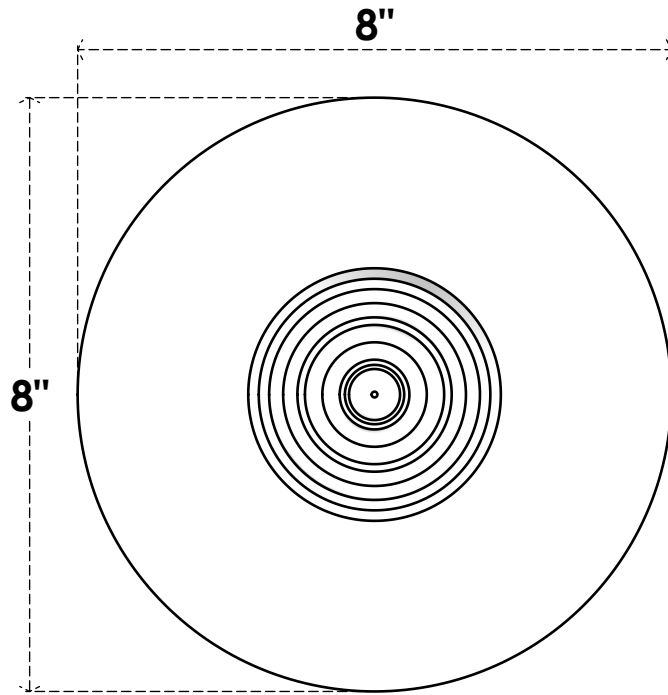

# ROSP080X080X100GRY02

8"W X 8"H X 1"P STANDARD GRAYSON BULLSEYE ROSETTE WITH SQUARE EDGE, ARCHITECTURAL GRADE PVC

**FRONT**

**SIDE**

EKENA MILLWORK  
2300 WEST MAIN ST.  
CLARKSVILLE, TX 75426  
TOLL FREE: 866-607-0453  
WWW.EKENAMILLWORK.COM